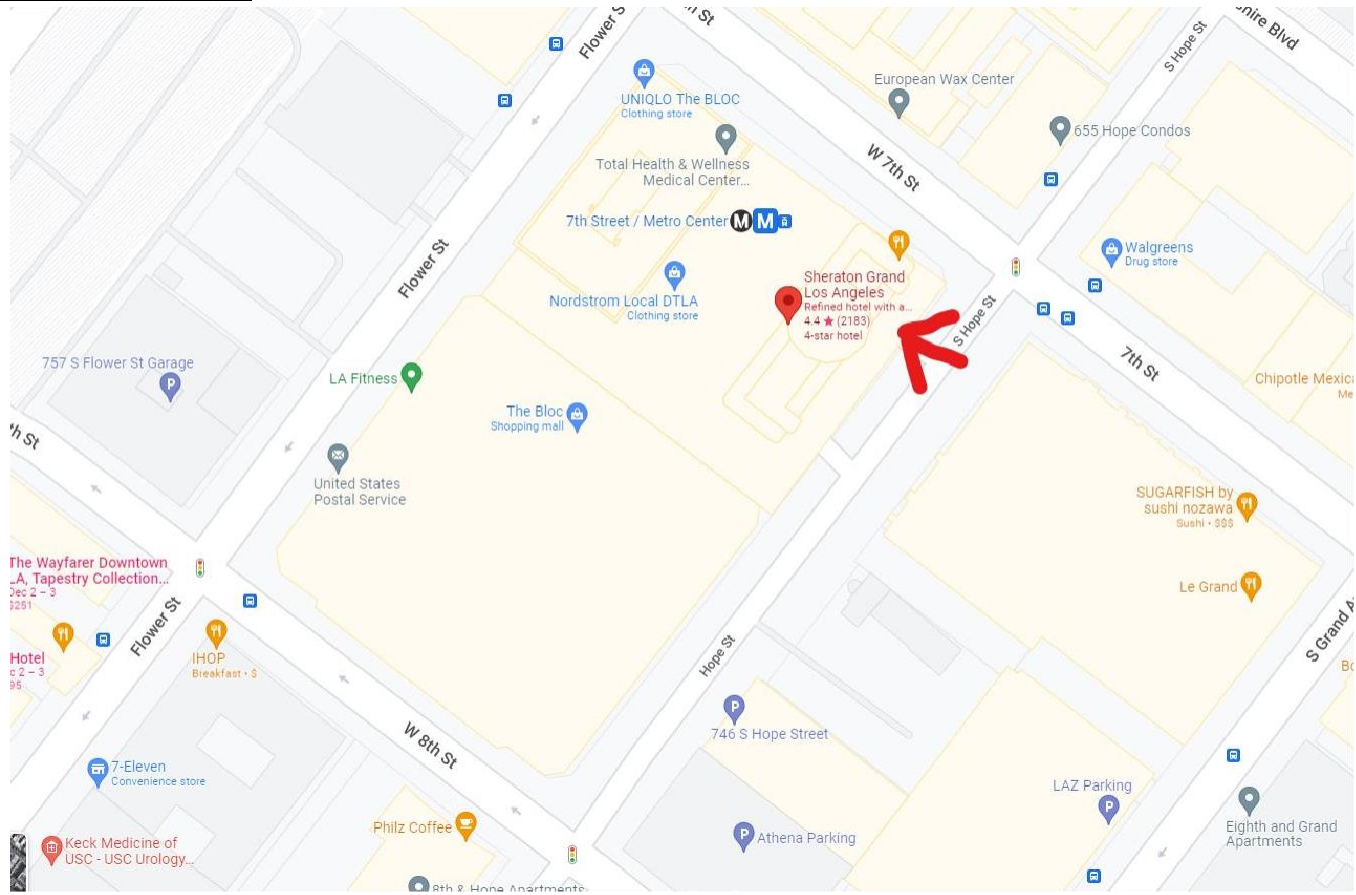

Sheraton Grand Los Angeles

711 S Hope Street., Los Angeles, CA 90017

Valet Parking: Sheraton Grand Los Angeles Main Hotel Entrance

Self Parking: The Bloc; Entrance on Hope St or 8th St

To Exit- Insert original parking ticket then insert hosted/discount parking ticket

VALET PARKING:

SELF-PARKING: